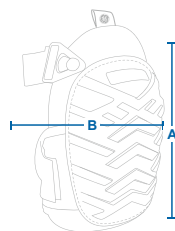

### Technical Data

Main Material	Polyester
Color	Black
Cap Material	PVC
Strap Material	Neoprene
Strap Style	Adjustable
Strap Color	Black and Blue
Gel Padding Material	EVA & GEL Foam
Gel Padding Style	Counture Shape

### Packing

Each	1 Hanging Card
Inner	1 piece
Case	25 pieces
Case Size	11.2"x6.8"x5.4" / 28.7x17.3x13.8 cm
Case Weight	14 Kgs / 30.87 Lb

### Dimensions

SKU	A	B
GR553	9.4" (24cm)	7.8" (20cm)