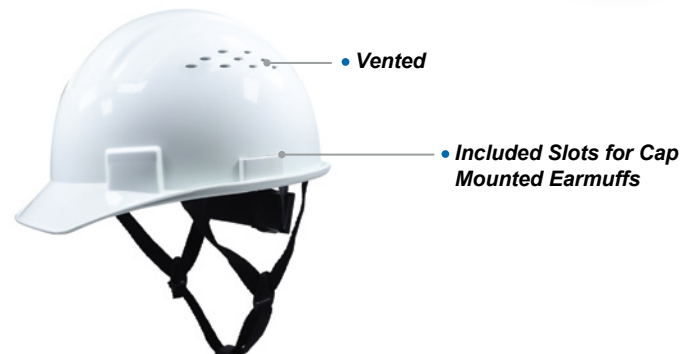

Vented Cap Style Hard Hat

GH326

Features

- Vented to allow maximum airflow through the helmet
- Lightweight design provides comfort and security
- Large, absorbent poly brow pad
- Designed to prevent the hard hat from falling off the head when bending over
- Easy adjustable ratchet system

Technical Data

Hard Hat Material	HDPE
Style	Cap Style
Suspension Material	Nylon
Suspension Points	4
Suspension System	Adjustable Ratchet
Mounted Earmuffs Slots	Yes
Chin Strap	Yes
Chin Strap Hook Slot	Yes
Suspension Strap Material	Nylon
Replaceable Suspension	Yes

Packing

Each	Polybag
Inner	1
Case	20
Case Size	22.4"x17.7"x18.11" / 57x45x46cm
Case Weight	9 Kgs / 19.8 Lb

Dimensions

SKU	A	B
GH326	5.3" (13.5cm)	11.2" (28.5cm)

Barcodes

	SKU	Color	Each	Inner	Case
Polybag	GH326W	White	810084960455	10810084960452	20810084960459
	GH326Y	Yellow	810084962091	10810084962098	20810084962095
	GH326N	Green	810084962138	10810084962135	20810084962132
	GH326B	Blue	810084962121	10810084962128	20810084962125
	GH326R	Red	810084962114	10810084962111	20810084962118