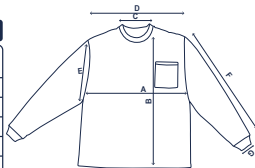

Hi-Vis Long Sleeve Shirt

GS118

Applications

- Road crews
- Constructions
- Logistics
- Warehousing

Technical Data

Shirt Material	Polyester Knit Mesh
Breathable Mesh	Both Sides
UPF Protection	40+
Shirt Type	Long Sleeve
Shirt Color	Green
Reflective Tapes	2" Reflective Tape
Pockets	1
Features	Outer Chest Pocket Reflective Tape on Each Arms Black Bottom Design

Packing

Each	<i>Polybags</i>
Inner	12
Case	24
Case Size	13.19"x12.60"x20.67" / 33.50x32x52.5 cm
Case Weight	7 Kgs / 15.43 Lb

Polybag

Dimensions

Fitting Chart / Tabla de Medidas							
Size	Chest (A) cm	Front Length from NPS (B) cm	Neck Width (C) cm	Shoulder Width (D) cm	Armhole (E) cm	Sleeve Length (F) cm	Sleeve Opening (G) cm
S	46.00	71.00	17.50	43.00	20.00	61.00	9.00
M	51.00	73.00	17.50	47.00	23.00	62.00	9.50
L	56.00	75.00	18.00	51.00	25.50	63.00	9.50
XL	62.00	77.00	18.50	56.00	28.50	64.00	9.50
2XL	66.00	79.00	19.00	60.00	31.50	64.00	9.50