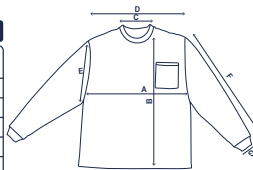

Hi-Vis Long Sleeve Shirt

GS114

Applications

- Road crews
- Constructions
- Logistics
- Warehousing

Technical Data

Shirt Material	Polyester Knit Mesh
Breathable Mesh	Both Sides
UPF Protection	40+
Shirt Type	Long Sleeve
Shirt Color	Green
Reflective Trims	2" Reflective Tape
Pockets	1
Features	Outer Chest Pocket Reflective Tape on Each Arms

GS114G

Polybag

Packing

Each	<i>Polybags</i>
Inner	12
Case	24
Case Size	13.19"x12.60"x20.67" / 33.50x32x52.5 cm
Case Weight	7 Kgs / 15.43 Lb

Dimensions

Fitting Chart / Tabla de Medidas							
Size	Chest (A) cm	Front Length from NPS (B) cm	Neck Width (C) cm	Shoulder Width (D) cm	Armhole (E) cm	Sleeve Length (F) cm	Sleeve Opening (G) cm
S	46.00	71.00	17.50	43.00	20.00	61.00	9.00
M	51.00	73.00	17.50	47.00	23.00	62.00	9.50
L	56.00	75.00	18.00	51.00	25.50	63.00	9.50
XL	62.00	77.00	18.50	56.00	28.50	64.00	9.50
2XL	66.00	79.00	19.00	60.00	31.50	64.00	9.50