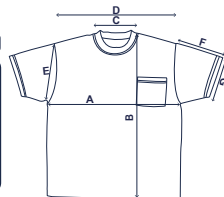

### Packing

Each	<i>Polybags</i>
Inner	12
Case	24
Case Size	13.19"x12.60"x20.67" / 33.50x32x52.5 cm
Case Weight	7 Kgs / 15.43 Lb

*Polybag*

### Dimensions

Fitting Chart / Tabla de Medidas							
Size	Chest (A) cm	Front Length from NPT (B) cm	Neck Width (C) cm	Shoulder Width (D) cm	Armhole (E) cm	Sleeve Length (F) cm	Sleeve Opening (G) cm
S	46.00	71.00	17.50	43.00	20.00	19.00	17.00
M	51.00	73.00	17.50	47.00	23.00	20.00	18.00
L	56.00	75.00	18.00	51.00	25.50	21.00	19.00
XL	62.00	77.50	18.50	56.00	28.50	22.00	20.00
XXL	66.00	79.00	19.00	60.00	31.50	23.00	21.00