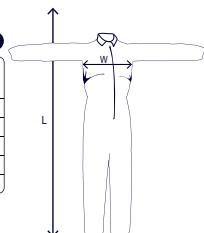

#### Packing

Each	Polybag
Inner	1
Case	25
Case Size	0"x0"x0" / 0x0x0 cm
Case Weight	0 Kgs / 0 Lb

Polybag

#### Dimensions

Sizing Chart / Tabla de Medidas			
Size / Talla	Chest / Pecho	Height / Altura	Weight / Peso
M	36" - 39" (91-99cm)	5'6" - 5'9" (1.68-1.76m)	120-170 lbs (54-77kg)
L	39" - 43" (100-108cm)	5'8" - 6'0" (1.74-1.82m)	150-200 lbs (68-91kg)
XL	43" - 46" (109-116cm)	5'11" - 6'2" (1.80-1.88m)	180-230 lbs (82-104kg)
XXL	46" - 49" (116-124cm)	6'1" - 6'4" (1.86-1.94m)	200-250 lbs (91-113kg)
XXXL	49" - 52" (124-132cm)	6'3" - 6'7" (1.92-2.00m)	240-280 lbs (109-127kg)