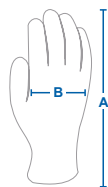

Technical Data

Gauge	13
Liner Material	HPPE, Polyester, Steel and Spandex
Liner Color	Indigo
Coating Material	Micro Foam Nitrile
Coating Color	Black
Series	Cut Resistant
Cuff Style	Knit Wrist

Performance Properties

Standards	EN388: 2016 – 4X42D							
Abrasion	1	2	3	4				
Circular Blade Cut	1	2	3	4	5	X		
Tear	1	2	3	4				
Puncture	1	2	3	4				
ISO Cut Test	A	B	C	D	E	F	X	

Packing

Each	<i>Hanging Card</i>	<i>12-Pack</i>
Inner	12	1
Case	120	10
Case Size	23.8"x12.2"x13.7" inch / 60.5 x 31 x 35 cm	
Case Weight	10.85 Kgs / 23.9 Lb	

Dimensions

Sizes	A	B
S	7" (17.8cm)	3.4" (8.7cm)
M	8" (20.3cm)	3.7" (9.4cm)
L	9" (22.9cm)	3.8" (9.6cm)
XL	10" (25.4cm)	3.9" (9.8cm)
XXL	11" (27.9cm)	3.9" (10cm)

Barcodes

	SKU	Cuff Color	Each	Inner	Case
12-Pack	GG224S	Green			
	GG224M	Blue	850031579682	10850031579689	20850031579686
	GG224L	Grey	850031579699	10850031579696	20850031579693
	GG224XL	Black	850031579705	10850031579702	20850031579709
	GG224XXL	Orange			
Hanging Card	GG224SC	Green			
	GG224MC	Blue	850031579712	10850031579719	20850031579716
	GG224LC	Grey	850031579729	10850031579726	20850031579723
	GG224XLC	Black	850031579736	10850031579733	20850031579730
	GG224XXLC	Orange			