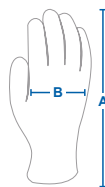

Smooth Nitrile Dipped Gloves

GG215

13 Gauge Polyester Liner

• Longer cuff for better protection and comfort

Applications

- Gardening
- General maintenance
- Manufacturing
- Agriculture

Technical Data

Gauge	13
Liner Material	Polyester
Liner Color	Indigo
Coating Material	Smooth Nitrile
Coating Color	Black
Series	General Purpose
Cuff Style	Knit Wrist

Performance Properties

Standards	EN388: 2016 – 3121X					
Abrasion	1	2	3	4		
Circular Blade Cut	1	2	3	4	5	X
Tear	1	2	3	4		
Puncture	1	2	3	4		
ISO Cut Test	A	B	C	D	E	F X

Packing

Each	<i>Hanging Card</i>	<i>12-Pack</i>
Inner	12	1
Case	120	10
Case Size	21.2"x12.2"x8.4" inch / 54 x 31 x 21.5 cm	
Case Weight	7.55 Kgs / 16.6 Lb	

Dimensions

Sizes	A	B
S	7" (17.8cm)	3.4" (8.7cm)
M	8" (20.3cm)	3.7" (9.4cm)
L	9" (22.9cm)	3.8" (9.6cm)
XL	10" (25.4cm)	3.9" (9.8cm)
XXL	11" (27.9cm)	3.9" (10cm)

• Black Smooth Nitrile Coating

Barcodes

	SKU	Cuff Color	Each	Inner	Case
12-Pack	GG215S	Green			
	GG215M	Blue	850031579446	10850031579443	30850031579447
	GG215L	Grey	850031579453	10850031579450	20850031579457
	GG215XL	Black	850031579460	10850031579467	20850031579464
	GG215XXL	Orange			
Hanging Card	GG215SC	Green			
	GG215MC	Blue	850031579477	10850031579474	20850031579471
	GG215LC	Grey	850031579484	10850031579481	20850031579488
	GG215XLC	Black	850031579491	10850031579498	20850031579495
	GG215XXLC	Orange			