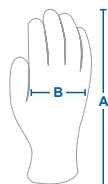

Technical Data

| | |
|------------------|--|
| Gauge | 13 |
| Liner Material | HPPE, Glass Fiber, Steel Wire, Spandex and Polyester Liner |
| Liner Color | Indigo |
| Coating Material | Polyuretane |
| Coating Color | Gray |
| Series | Cut Resistant |
| Cuff Style | Knit Wrist |

Performance Properties

| | | | | | | | | |
|--------------------|---------------------|---|---|---|---|---|---|--|
| Standards | EN388: 2016 – 4X43D | | | | | | | |
| Abrasion | 1 | 2 | 3 | 4 | | | | |
| Circular Blade Cut | 1 | 2 | 3 | 4 | 5 | X | | |
| Tear | 1 | 2 | 3 | 4 | | | | |
| Puncture | 1 | 2 | 3 | 4 | | | | |
| ISO Cut Test | A | B | C | D | E | F | X | |

Packing

| Each | Hanging Card | 12-Pack |
|-------------|--|---------|
| Inner | 12 | 1 |
| Case | 120 | 10 |
| Case Size | 24"x11.8"x11.2" inch / 60.9 x 29.9 x 28.4 cm | |
| Case Weight | 8.7 Kgs / 19.4 Lb | |

Dimensions

| Sizes | A | B |
|-------|--------------|--------------|
| S | 7" (17.8cm) | 3.4" (8.7cm) |
| M | 8" (20.3cm) | 3.7" (9.4cm) |
| L | 9" (22.9cm) | 3.8" (9.6cm) |
| XL | 10" (25.4cm) | 3.9" (9.8cm) |
| XXL | 11" (27.9cm) | 3.9" (10cm) |