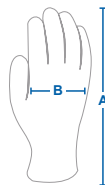

Technical Data

Gauge	13
Liner Material	HPPE, Polyester, Nylon, Glass Fiber and Spandex
Liner Color	Heather Indigo
Coating Material	Polyurethane
Coating Color	Gray
Series	Cut Resistant
Cuff Style	Knit Wrist

Performance Properties

Standards	EN388: 2016 – 4X42C						
Abrasion	1	2	3	4			
Circular Blade Cut	1	2	3	4	5	X	
Tear	1	2	3	4			
Puncture	1	2	3	4			
ISO Cut Test	A	B	C	D	E	F	X

Packing

Each	Hanging Card	12-Pack
Inner	12	1
Case	120	10
Case Size	24"x11.8"x11.28" inch / 61 x 30 x 28.5 cm	
Case Weight	10.25 Kgs / 22.5 Lb	

Dimensions

Sizes	A	B
S	7" (17.8cm)	3.4" (8.7cm)
M	8" (20.3cm)	3.7" (9.4cm)
L	9" (22.9cm)	3.8" (9.6cm)
XL	10" (25.4cm)	3.9" (9.8cm)
XXL	11" (27.9cm)	3.9" (10cm)

Barcodes

	SKU	Cuff Color	Each	Inner	Case
12-Pack	GG207S	●			
	GG207M	●	850031579323	10850031579320	20850031579327
	GG207L	●	850031579330	10850031579337	20850031579334
	GG207XL	●	850031579347	10850031579344	20850031579341
	GG207XXL	●			
Hanging Card	GG207SC	●			
	GG207MC	●	850031579354	10850031579351	20850031579358
	GG207LC	●	850031579361	10850031579368	20850031579365
	GG207XLC	●	850031579378	10850031579375	20850031579372
	GG207XXLC	●			