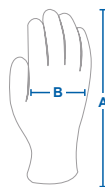

### Technical Data

Gauge	15
Liner Material	Nylon
Liner Color	Gray
Coating Material	Polyurethane
Coating Color	Gray
Series	General Purpose
Cuff Style	Knit Wrist

### Packing

Each	Hanging Card	12-Pack
Inner	12	1
Case	120	10
Case Size	23.8"x11"x8.8" inch / 60.5 x 28 x 22.5 cm	
Case Weight	5.45 Kgs / 12 Lb	

### Dimensions

Sizes	A	B
S	7" (17.8cm)	3.4" (8.7cm)
M	8" (20.3cm)	3.7" (9.4cm)
L	9" (22.9cm)	3.8" (9.6cm)
XL	10" (25.4cm)	3.9" (9.8cm)
XXL	11" (27.9cm)	3.9" (10cm)