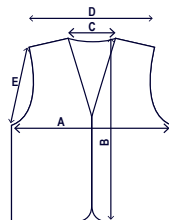

Safety Vest With Contrasting Trim

GV078

Applications

- Road crews
- Constructions
- Logistics

Technical Data

| | |
|--------------------------|--|
| Vest Material | Polyester Knit Mesh |
| GSM | 105 g |
| Vest Type | Mesh Front and Back |
| Vest Color | Lime |
| Reflective Tapes | 2" Sewn Reflective Tape |
| Contrasting Trims | 3.5" Sewn Contrasting Trim |
| Pockets | 2 |
| Closure Type | Zipper |
| Features | Inner Waist Pocket, Outer Chest Pocket |

Packing

| | |
|--------------------|---------------------------------|
| Each | <i>Polybag</i> |
| Inner | 12 |
| Case | 24 |
| Case Size | 15.7"x11.2"x11" / 40x28.5x28 cm |
| Case Weight | 6.5 Kgs / 14.33 Lb |

Polybag

Dimensions

| Sizing Chart / Tabla de Medidas | | | | | |
|---------------------------------|-----------------|---------------------|-----------------|---------------------|-------------------|
| Size / Talla | A Chest / Pecho | B Length / Longitud | C Neck / Cuello | D Shoulder / Hombro | E Armhole / Manga |
| S | 20.5"(52cm) | 25"(63.5cm) | 7.5"(19cm) | 19.5"(49.5cm) | 11"(28cm) |
| M | 25"(63.5cm) | 25.9"(66cm) | 7.5"(19cm) | 20.5"(52cm) | 11.4"(29cm) |
| L | 25.9"(66cm) | 26.4"(67cm) | 7.8"(20cm) | 20.8"(53cm) | 11.4"(29cm) |
| XL | 27.9"(71cm) | 26.9"(68.5cm) | 8.5"(21.5cm) | 22"(56cm) | 12"(30.5cm) |
| XXL | 29.9"(76cm) | 27.9"(71cm) | 9"(23cm) | 23"(58.5cm) | 12.4"(31.5cm) |