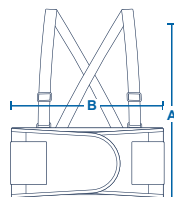

### Packing

<b>Each</b>	Zip line bag
<b>Inner</b>	1
<b>Case</b>	36
<b>Case Size</b>	16.9"x14.7"x15.5" / 43x37.5x39.5 cm
<b>Case Weight</b>	12.65 Kgs / 27.7 Lb

Zip Line Bag

### Dimensions

Sizing Chart / Tabla de Medidas	
Size Talla	Fits Waists Cintura
S	28" - 36" (71-91cm)
M	35" - 39" (89-99 cm)
L	38" - 43" (97-109 cm)
XL	42" - 48" (107-122 cm)