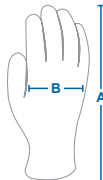

Cow Split Leather Driver Gloves

GG307

3142X

Applications

- Transportation
- Construction
- Agriculture
- Steel Work
- Mining

Technical Data

Leather Grade	A
Material	Cow Grain Leather
Color	White & Indigo
Thread Type	Standard
Thumb Style	Keystone
Reinforcement	Palm
Cuff Style	Slip On
Lining	Unlined
Features	Shirred Elastic Wrist
Series	Driver Gloves

Performance Properties

Standards	EN388: 2016 – 3143X						
Abrasion	1	2	3	4			
Circular Blade Cut	1	2	3	4	5	X	
Tear	1	2	3	4			
Puncture	1	2	3	4			
ISO Cut Test	A	B	C	D	E	F	X

Packing

Each	Hanging Card	12-Pack
Inner	12	1
Case	120	10
Case Size	26x10x10 inch / 66.04 x 25.4 x 25.4 cm	
Case Weight	13.8 Kgs / 30.42 Lb	

Dimensions

Sizes	A	B
S	9" (23cm)	4.5" (11.5cm)
M	9.4" (24cm)	4.9" (12.50cm)
L	9.9" (25.30cm)	5" (12.75cm)
XL	10.5" (26.75cm)	5.3" (13.5cm)
XXL	11" (28cm)	5.5" (14cm)

• Reinforced Palm

• Keystone Thumb Comfortable Fit