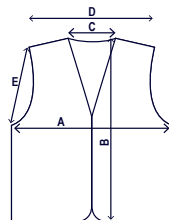

Safety Vest

GV076

Applications

- Road crews
- Constructions
- Logistics

Technical Data

Vest Material	Polyester Knit Mesh
GSM	105 g
Vest Type	Mesh Front and Back
Vest Color	Lime
Reflective Tapes	2" Sewn Reflective Tape
Contrasting Trims	No
Pockets	2
Closure Type	Zipper
Features	Inner Waist Pocket, Outer Chest Pocket

Packing

Each	<i>Polybag</i>
Inner	12
Case	24
Case Size	15.7"x11.2"x11" / 40x28.5x28 cm
Case Weight	5.5 Kgs / 12.12 Lb

Polybag

Dimensions

Sizing Chart / Tabla de Medidas					
Size / Talla	A Chest / Pecho	B Length / Longitud	C Neck / Cuello	D Shoulder / Hombro	E Armhole / Manga
S	20"(52cm)	25"(63.5cm)	7.1"(18cm)	18.5"(47cm)	11.8"(30cm)
M	25"(63.5cm)	25.9"(66cm)	7.5"(19cm)	19"(48cm)	12"(30.5cm)
L	25.9"(66cm)	26.4"(67cm)	7.8"(20cm)	20.5"(52cm)	12.2"(31cm)
XL	27.9"(71cm)	26.9"(68.5cm)	8.5"(21.5cm)	20.8"(53cm)	12.5"(32cm)
XXL	29.9"(76cm)	27.9"(71cm)	9"(23cm)	22"(56cm)	12.8"(32.5cm)